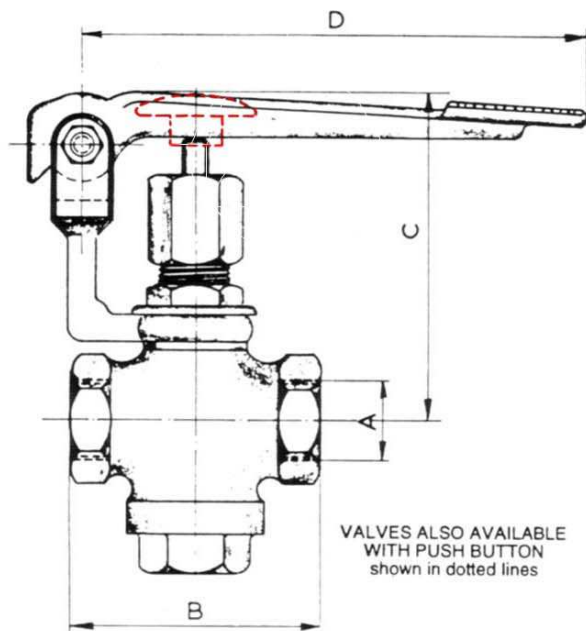

QUICK ACTION BRONZE GLOBE

Fig 2000 Quick Action Bronze Globe Valve

Body	:	High grade Bronze
Rating	:	1033 Kpa (150 psi)
Spring	:	Stainless steel
Seal	:	Rubber or PTFE

Size	15	20	25
B	73	83	108
C	95	108	115
D	140	200	200
Wt	1.15	1.85	2.70
Kgs			

The Fig 2000 valve also known as dead man valve can be classed as one of the most popular type of stop valves. Supplied with foot operated lever or push button control. Ideally suited when quick easy control of fluid is required which are used for sterilisation and hygienic applications like in the Meat industry.