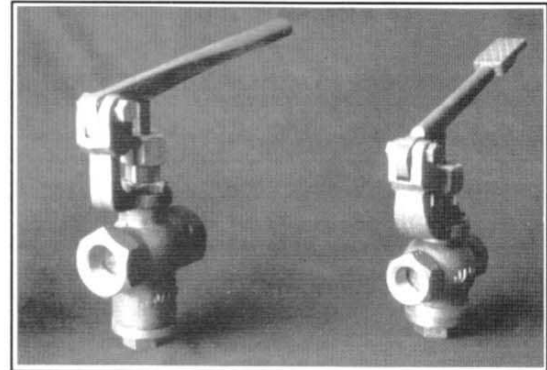

QUICK ACTION BRONZE GLOBE

Fig 2000 Quick Action Bronze Globe Valve

Body	:	High grade Bronze
Rating	:	1033 Kpa (150 psi)
Spring	:	Stainless steel
Seal	:	Rubber or PTFE

Size	15	20	25
B	73	83	108
C	95	108	115
D	140	200	200
Wt	1.15	1.85	2.70
Kgs			

The Fig 2000 valve also known as dead man valve can be classed as one of the most popular type of stop valves. Supplied with foot operated lever or push button control. Ideally suited when quick easy control of fluid is required which are used for sterilisation and hygienic applications like in the Meat industry.